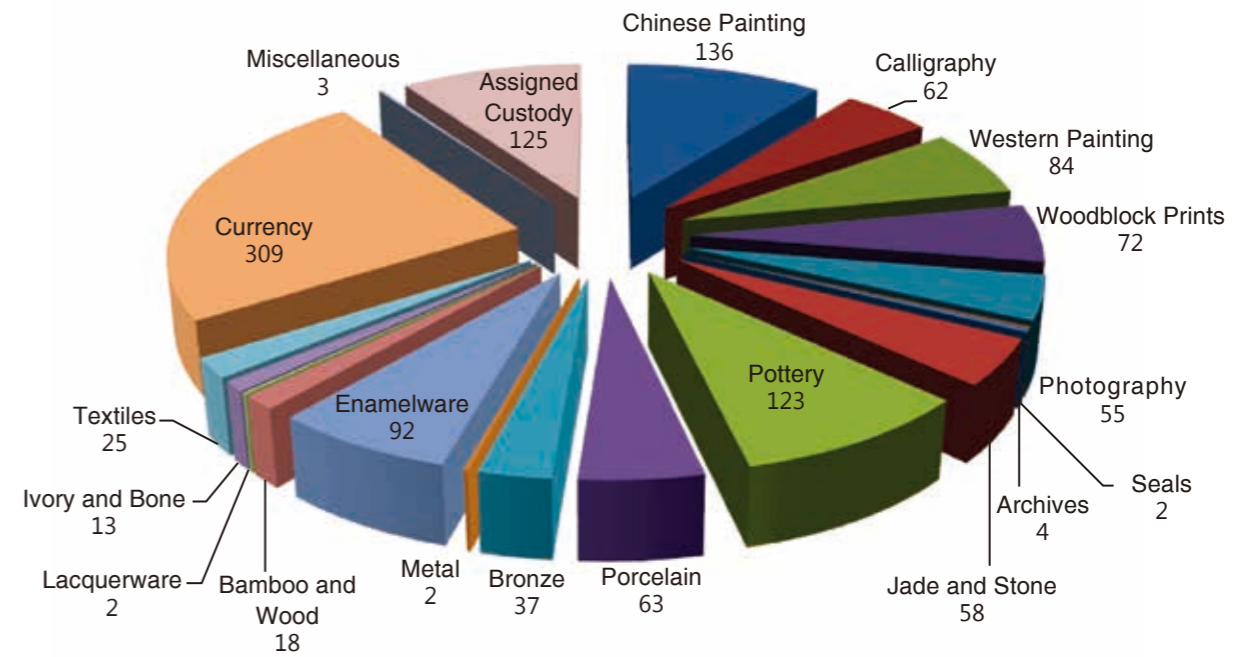

104 年館藏文物提展件數圖

2015 Quantities of the Loaned Items in the Museum's Collection by Categories

104 年館藏文物提件展示率

2015 Categories of the Loaned Items in the Museum's Collection by Percentage